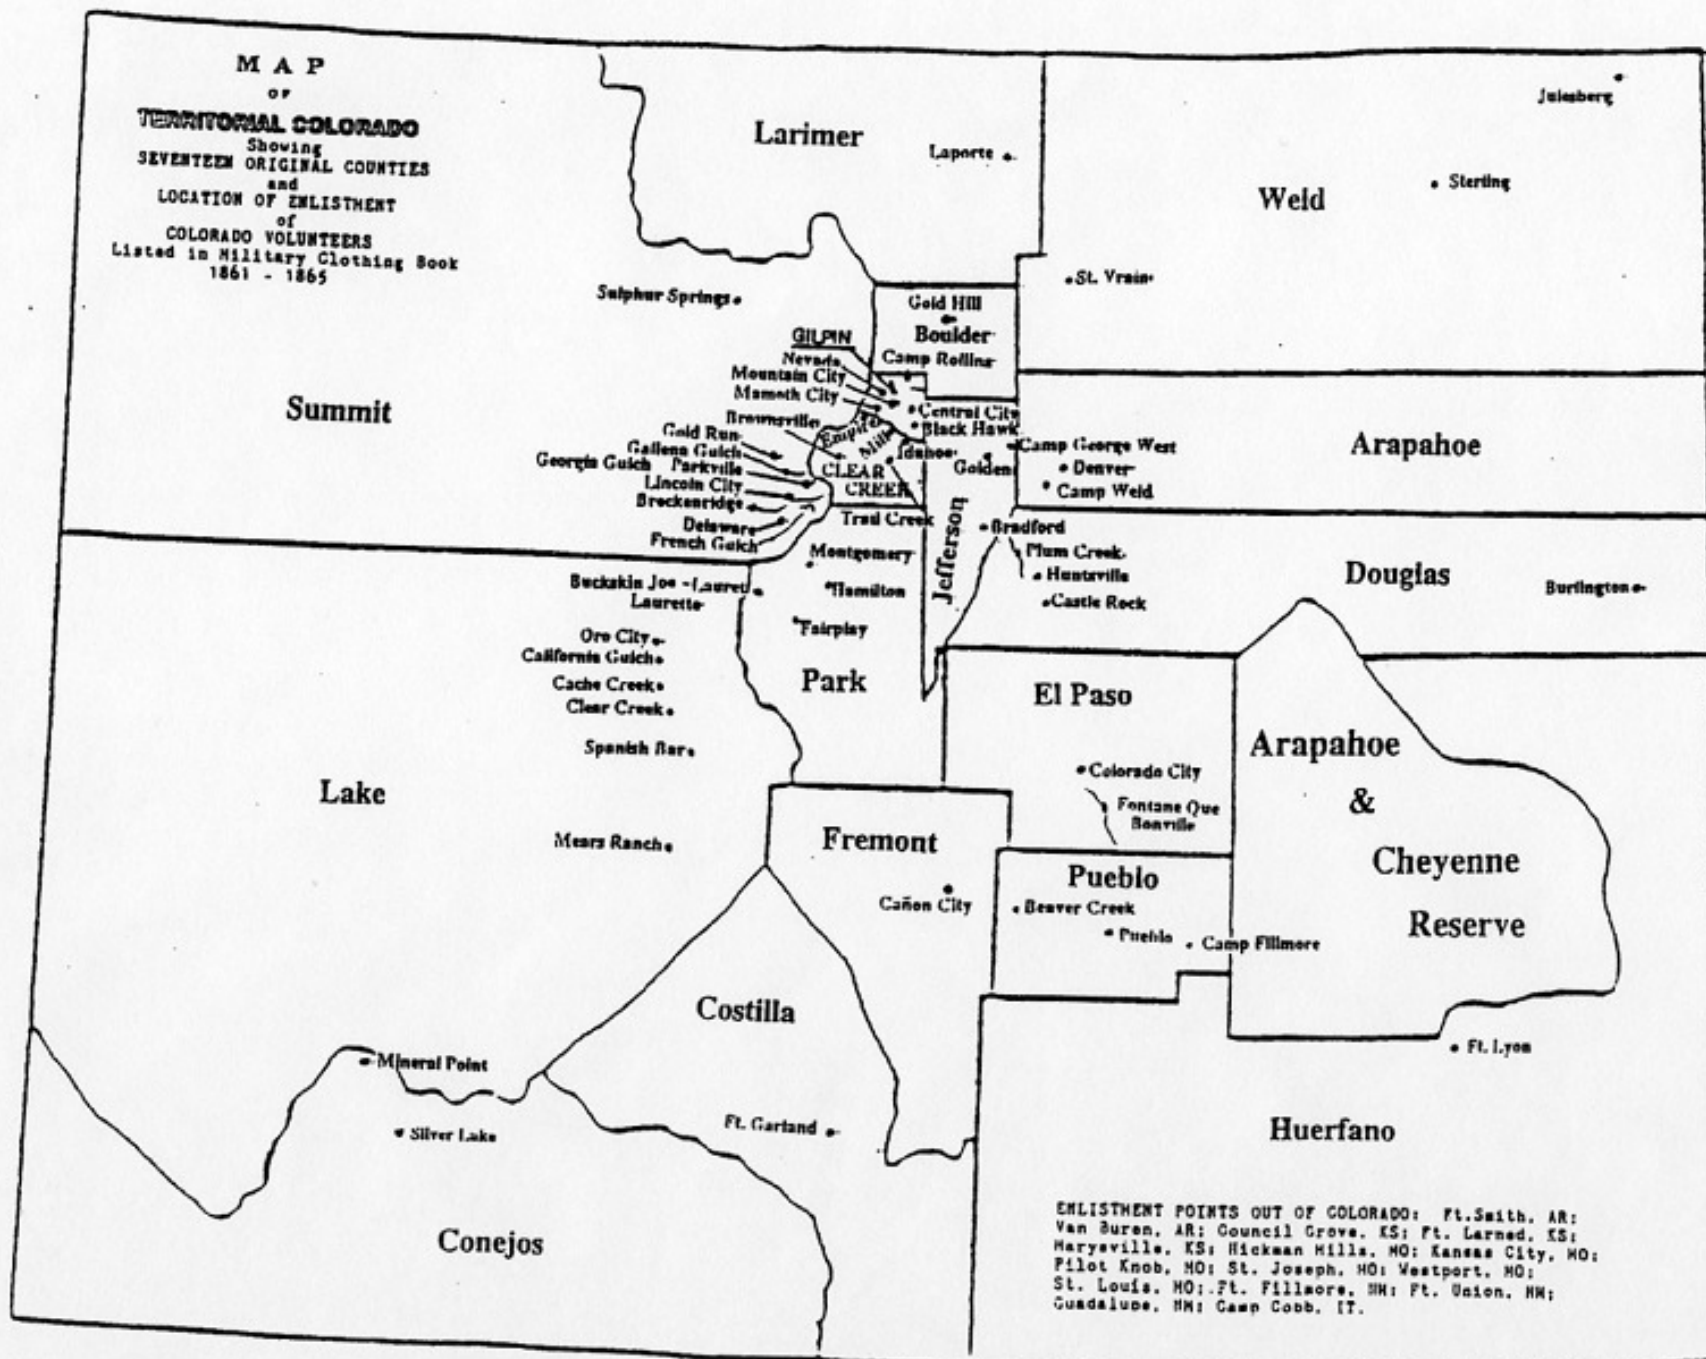

**M A P**  
 of  
**TERRITORIAL COLORADO**  
 Showing  
**SEVENTEEN ORIGINAL COUNTIES**  
 and  
 LOCATION OF ENLISTMENT  
 of  
**COLORADO VOLUNTEERS**  
 Listed in Military Clothing Book  
 1861 - 1865

ENLISTMENT POINTS OUT OF COLORADO: Ft. Smith, AR; Van Buren, AR; Council Grove, KS; Ft. Larned, KS; Marysville, KS; Hickman Hills, MO; Kansas City, MO; Pilot Knob, MO; St. Joseph, MO; Westport, MO; St. Louis, MO; Ft. Fillmore, MN; Ft. Union, MN; Guadalupe, MN; Camp Cobb, IT.

Map by Patricia M. Caudill